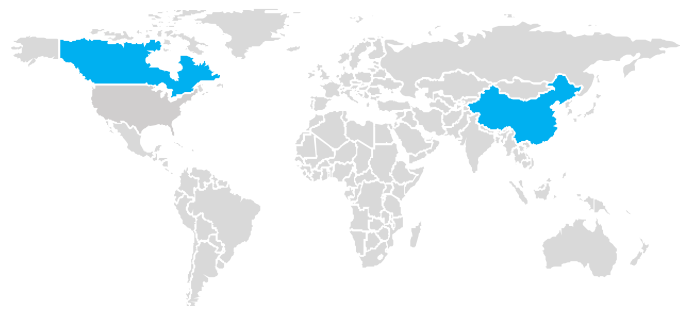

INVOTEK – GROWTH

2016

2017

2021

GEOGRAPHIC EXPANSION

CONTACT

Paul Lacroix

CEO - DXO

+1.647.988.4448

The logo for DXO, featuring the letters 'DXO' in a white, sans-serif font. The 'O' is stylized with a diagonal slash through it.

DIGITAL CROSSOVER