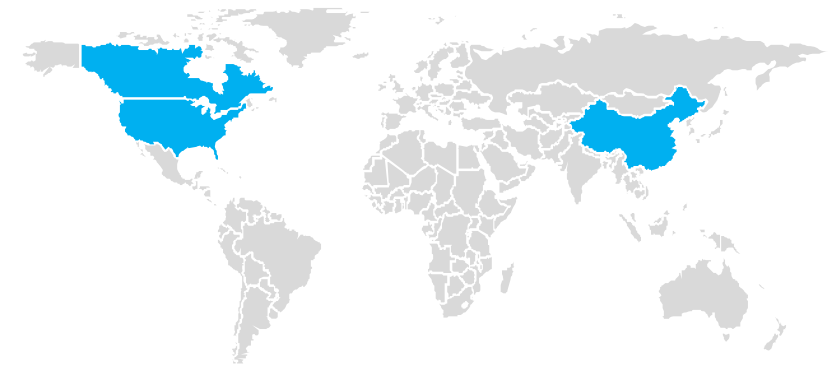

INVOTEK – GROWTH

2016

2017

2021

GEOGRAPHIC EXPANSION

CONTACT

Paul Lacroix

CEO - DXO

+1.647.988.4448

The logo for DXO, featuring the letters 'DXO' in a white, sans-serif font. The 'O' is stylized with a diagonal slash through it.

DIGITAL CROSSOVER